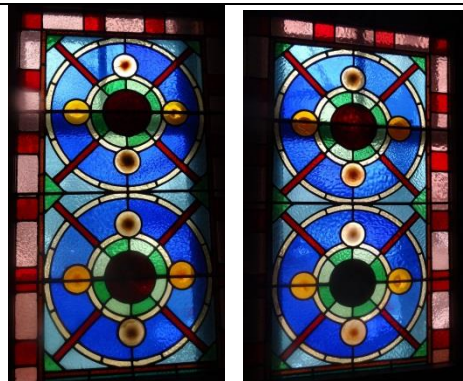

Some of the beautiful windows available for adoption in

The Palmer Family Residence

Every window adoption over \$500 will include a name plaque recognizing the donor.

Windows 6A and 6C are the identical and are located in the music room, between the organ and piano. They are available for adoption at **\$1,200** each.

Window 6B. This window is in the music room, between the organ and the piano. It is available for adoption at **\$1,100**.

Windows 7A and 7D are identical. They are located in the music room behind the piano. They are available for **\$750** each.

Windows 7B and 7C are identical. They are located in the music room behind the piano. They are available for **\$550** each.

Window 8. This window, located also in the Rustic Room, is available for adoption at **\$2,000**.