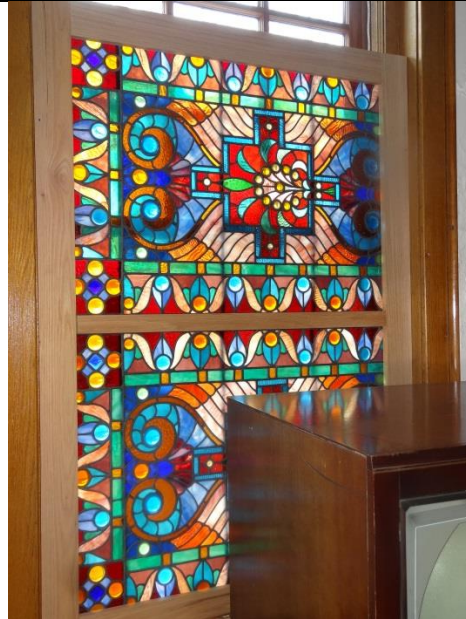

Window 6B. This window is in the music room, between the organ and the piano. It is available for adoption at **\$1,100**.

Windows 7A and 7D are identical. They are located in the music room behind the piano. They are available for **\$750** each.

Windows 7B and 7C are identical. They are located in the music room behind the piano. They are available for **\$550** each.

Window 8. This window, located also in the Rustic Room, is available for adoption at **\$2,000**.