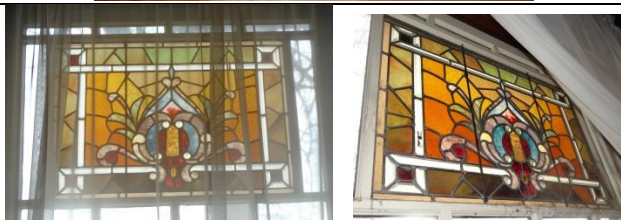

Window 12 is identical to Window 14. These windows are located in the sitting room above the chess sets. These windows are available for adoption at **$950** each.

Windows 13A and 13D are identical. These windows are located in the sitting room above the chess sets. These windows are available for adoption at **$1,275** each.