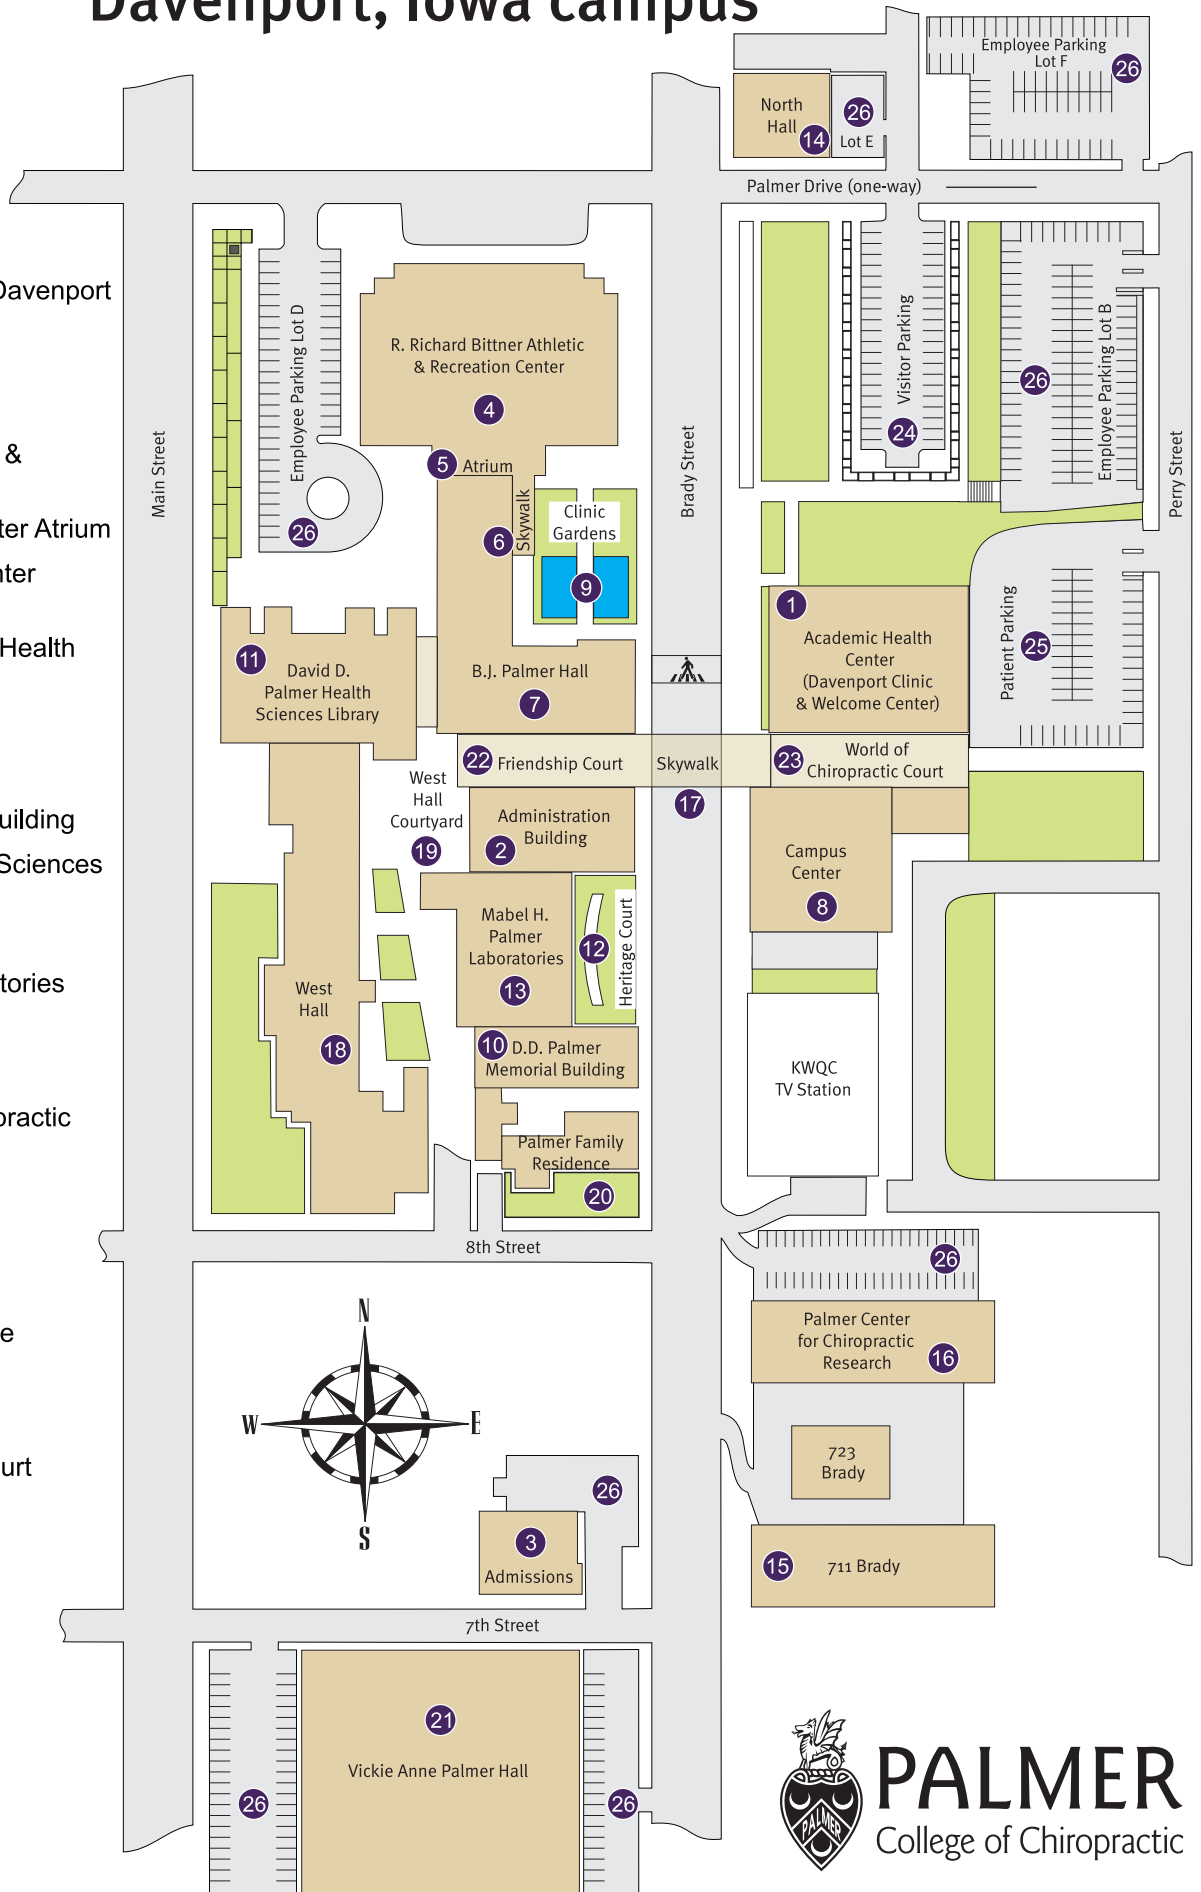

Palmer College of Chiropractic Davenport, Iowa campus

LEGEND

1. Academic Health Center/Davenport Clinic/Welcome Center
2. Administration Building
3. Admissions
4. R. Richard Bittner Athletic & Recreation Center
5. Athletic & Recreation Center Atrium
6. Athletic & Recreation Center Skywalk
7. B.J. Palmer Hall/Campus Health Center
8. Campus Center
9. Clinic Gardens
10. D.D. Palmer Memorial Building
11. David D. Palmer Health Sciences Library
12. Heritage Court
13. Mabel H. Palmer Laboratories
14. North Hall
15. Housing Coordinator
16. Palmer Center for Chiropractic Research
17. Skywalk
18. West Hall
19. West Hall Courtyard
20. Palmer Family Residence
21. Vickie Anne Palmer Hall
22. Friendship Court
23. World of Chiropractic Court

Parking

24. Visitor Parking
25. Clinic Patient Parking
26. Employee Parking

PALMER
College of Chiropractic