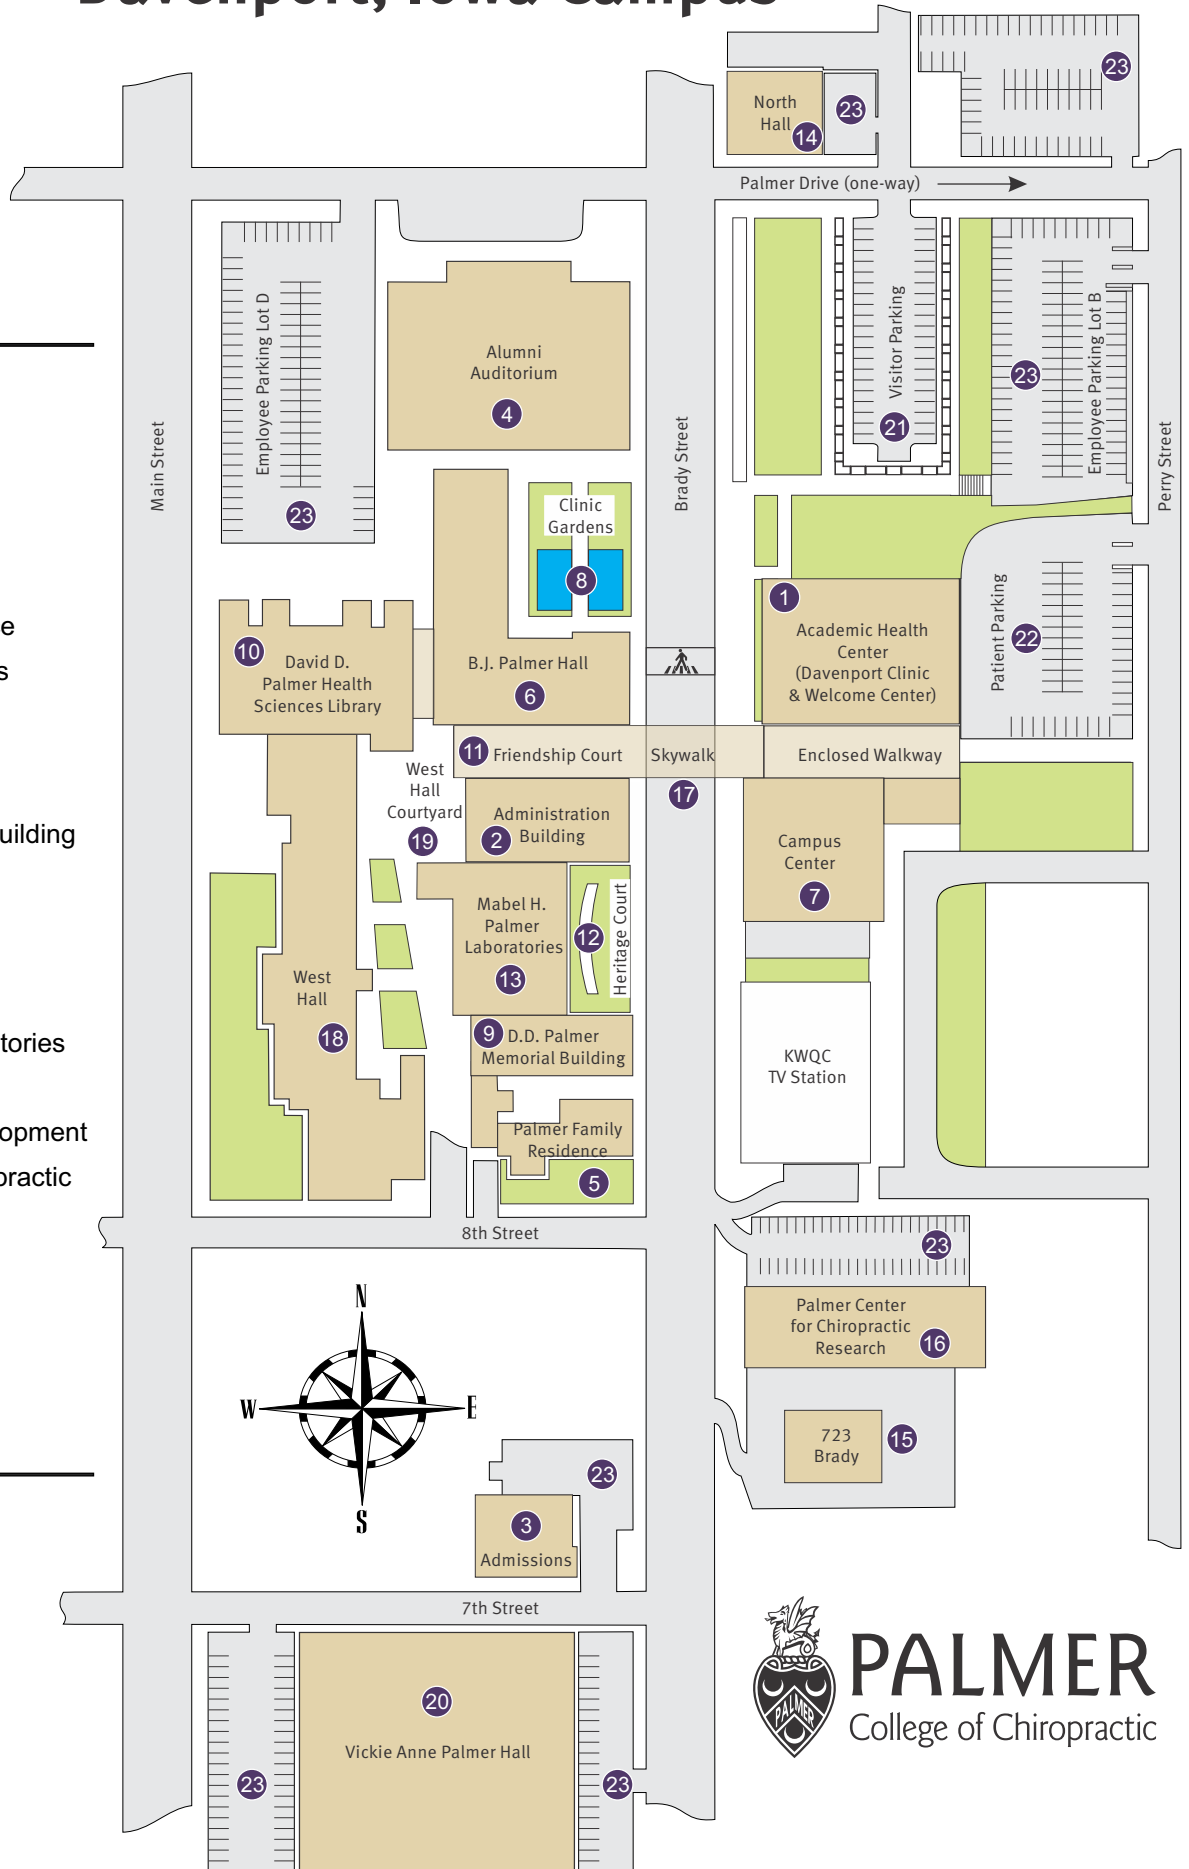

Palmer College of Chiropractic Davenport, Iowa Campus

LEGEND

1. Academic Health Center/Davenport Clinic/Welcome Center
2. Administration Building
3. Admissions
4. Alumni Auditorium
5. Palmer Family Residence
6. B.J. Palmer Hall/Campus Health Center
7. Campus Center
8. Clinic Gardens
9. D.D. Palmer Memorial Building
10. David D. Palmer Health Sciences Library
11. Friendship Court
12. Heritage Court
13. Mabel H. Palmer Laboratories
14. North Hall
15. Office of Strategic Development
16. Palmer Center for Chiropractic Research
17. Skywalk
18. West Hall
19. West Hall Courtyard
20. Vickie Anne Palmer Hall
21. Visitor Parking
22. Clinic Patient Parking
23. Employee Parking

Parking

21. Visitor Parking
22. Clinic Patient Parking
23. Employee Parking

PALMER
College of Chiropractic