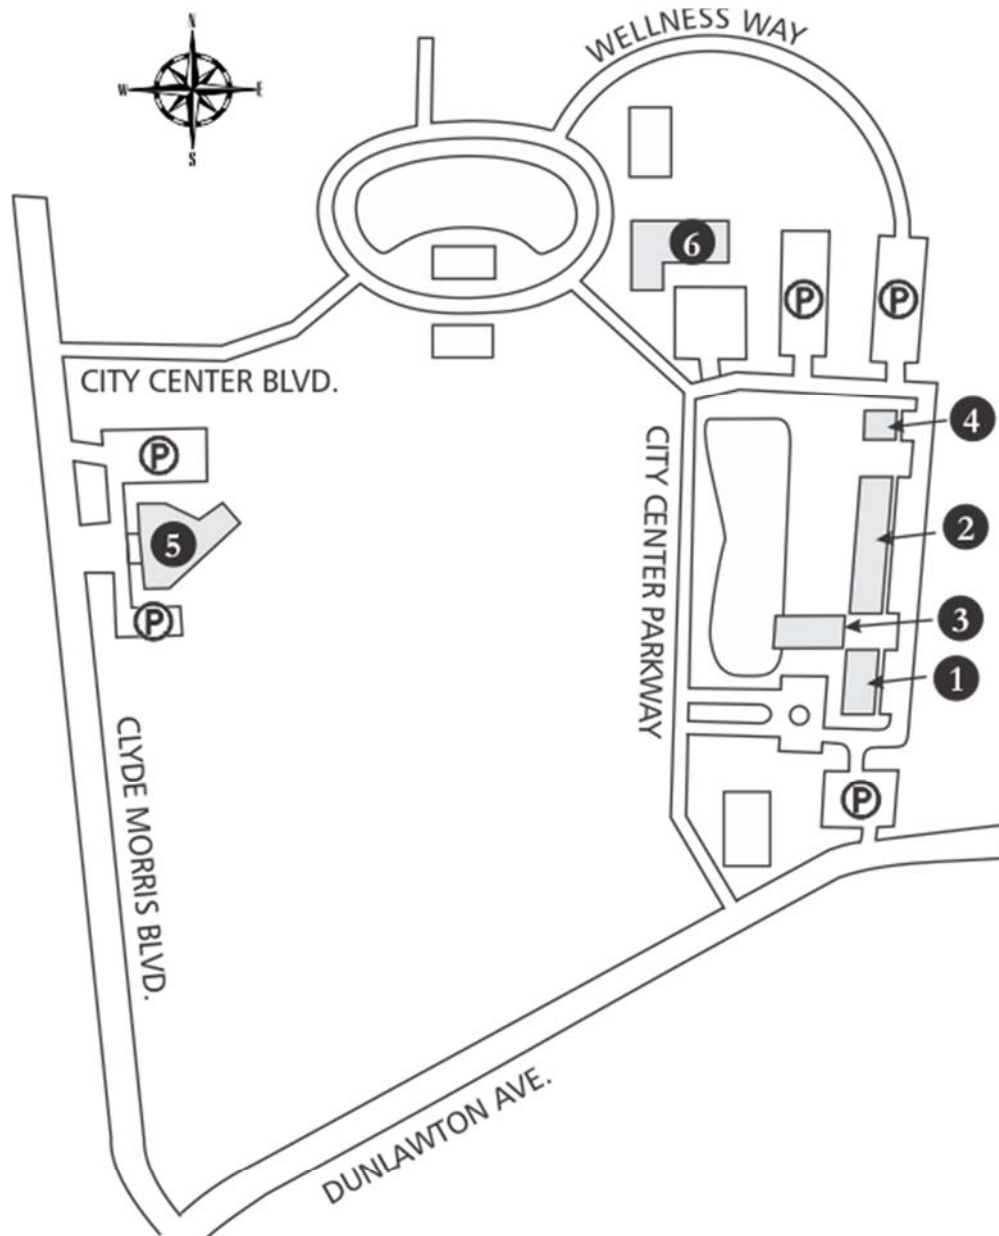

# Port Orange, Fla., Campus Map

1. Building One
2. Building Two
3. Standard Process Student Center
4. Central Energy Plant
5. Palmer Chiropractic Clinic
6. Port Orange YMCA