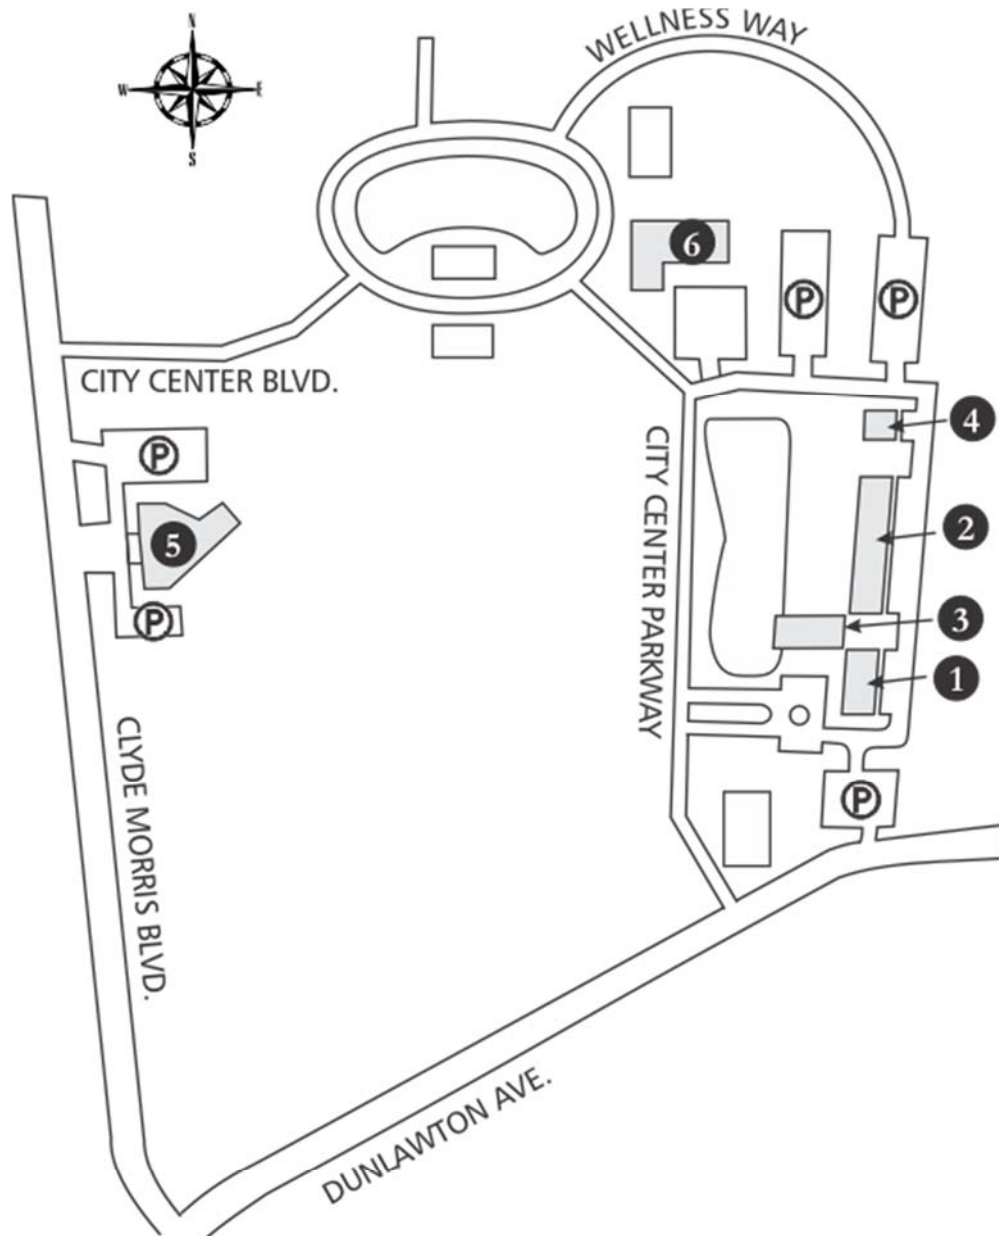

Port Orange, Fla., Campus Map

1. Building One
2. Building Two
3. Standard Process Student Center
4. Central Energy Plant
5. Palmer Chiropractic Clinic
6. Port Orange YMCA