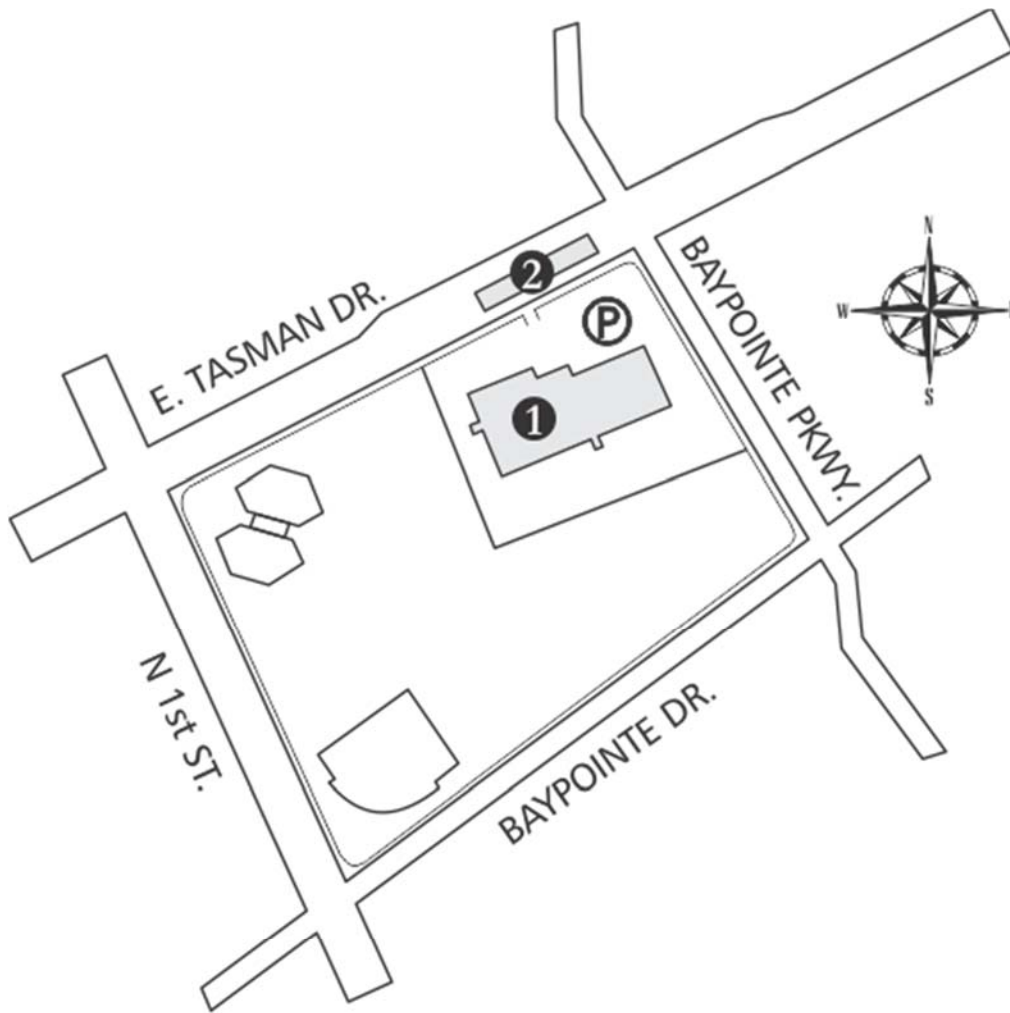

San Jose, Calif., Campus Map

1. Palmer College of Chiropractic, San Jose, Calif. campus
2. Baypointe Station, Light rail