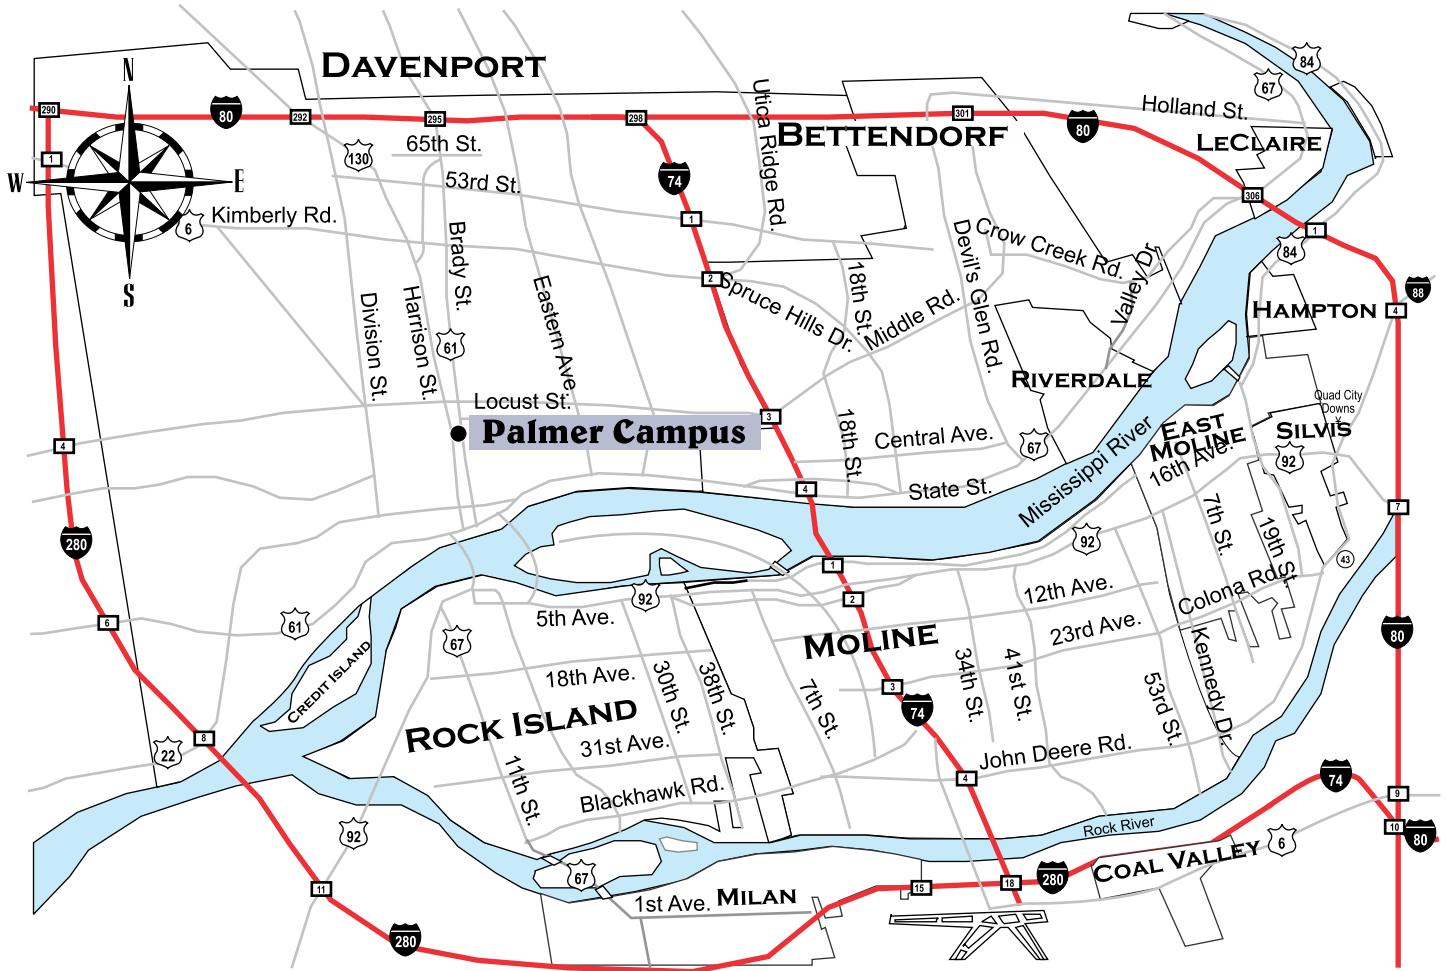

Quad Cities Area Map

Via I-80

Take I-80 to exit #295 (Hwy. 61 South/Brady St.)
 Take Brady St. (which turns into Harrison St.) to 14th St., turn left
 Take 14th St. to Main St., turn right
 Take Main St. to Palmer Dr.
 Go one block to visitor lot at corner of Palmer Dr. & Brady St.

Via I-74

Take I-74 to Iowa exit #4 (State St./Grant St.)
 Go to Grant St., turn left (one way street).
 Follow Grant St. (which turns into River Dr.) to Brady St., turn right.
 The visitor lot is at the corner of Brady St. & Palmer Dr.