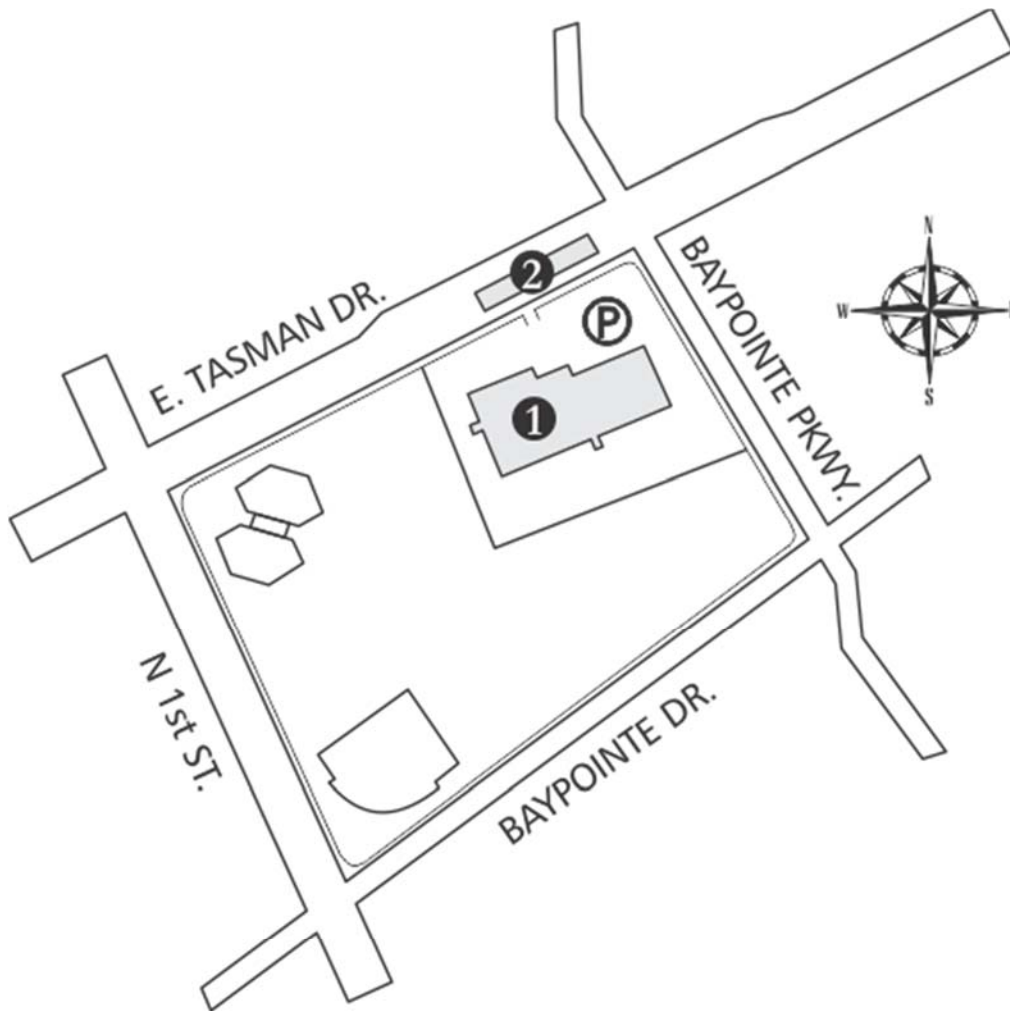

San Jose, Calif., Campus Map

1. Palmer College of Chiropractic, San Jose, Calif. campus
2. Baypointe Station, Light rail