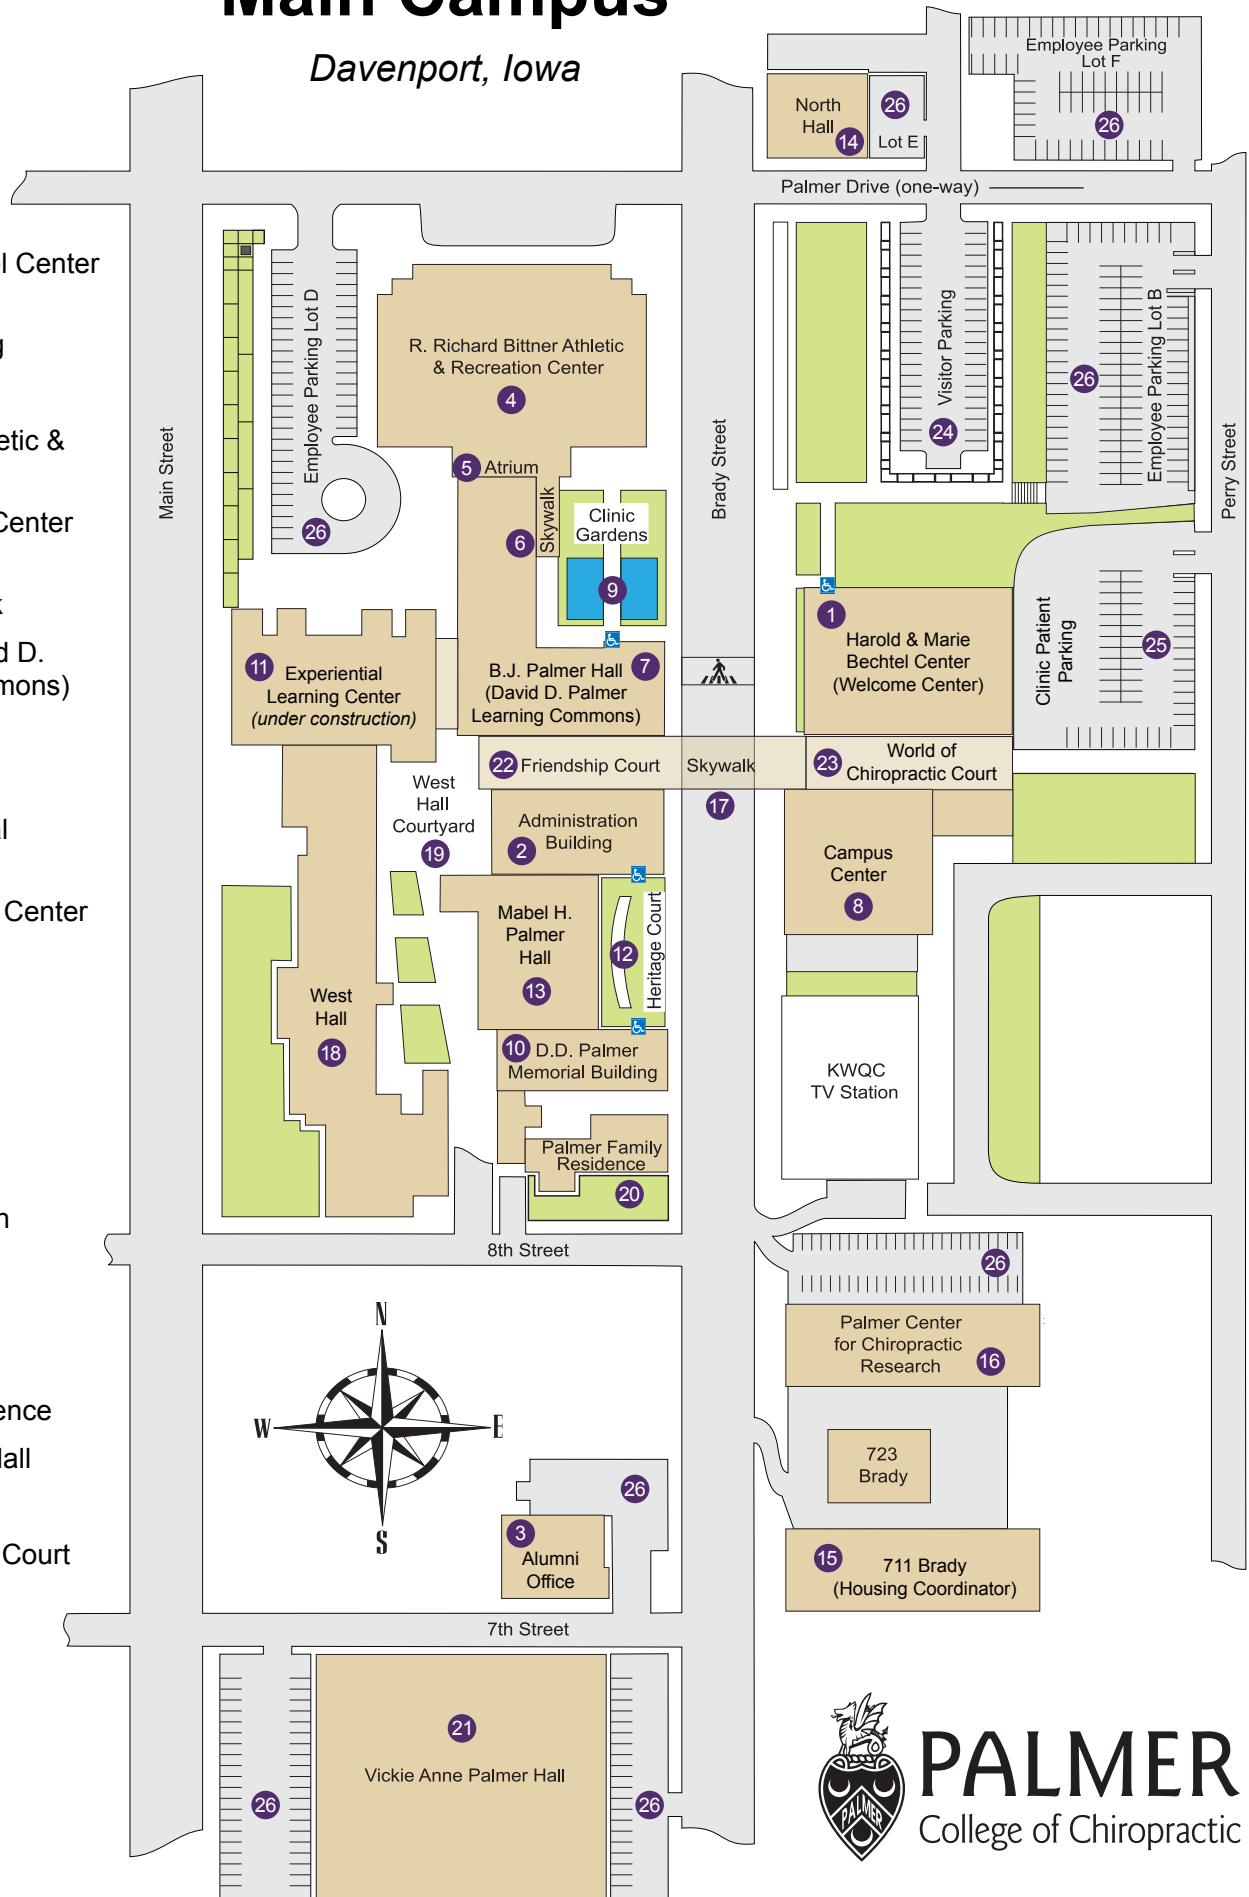

Palmer College of Chiropractic Main Campus

Davenport, Iowa

LEGEND

1. Harold & Marie Bechtel Center (Welcome Center)
2. Administration Building
3. Alumni Office
4. R. Richard Bittner Athletic & Recreation Center
5. Athletic & Recreation Center Atrium
6. Bittner Center Skywalk
7. B.J. Palmer Hall (David D. Palmer Learning Commons)
8. Campus Center
9. Clinic Gardens
10. D.D. Palmer Memorial Building
11. Experiential Learning Center (under construction)
12. Heritage Court
13. Mabel H. Palmer Hall
14. North Hall
15. Housing Coordinator
16. Palmer Center for Chiropractic Research
17. Skywalk
18. West Hall
19. West Hall Courtyard
20. Palmer Family Residence
21. Vickie Anne Palmer Hall
22. Friendship Court
23. World of Chiropractic Court

Parking

24. Visitor Parking
25. Clinic Patient Parking
26. Employee Parking

PALMER
College of Chiropractic